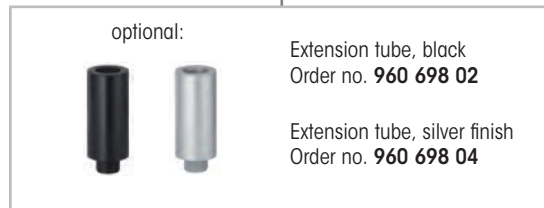

This is how to select your signal tower

► STEP 1

Select the signal tower of your choice with or without buzzer, with the appropriate connection, housing colour, voltage and number of tiers.

Part numbers can be found on pages 74 and 75.

- 2-5 tiers
- With or without buzzer
- M12 plug or cable
- Black or silver finish

► STEP 2

Select up to two extension tubes.

► STEP 3

Select the appropriate fixing accessories for your application, using for example a tube and base or a bracket mount.