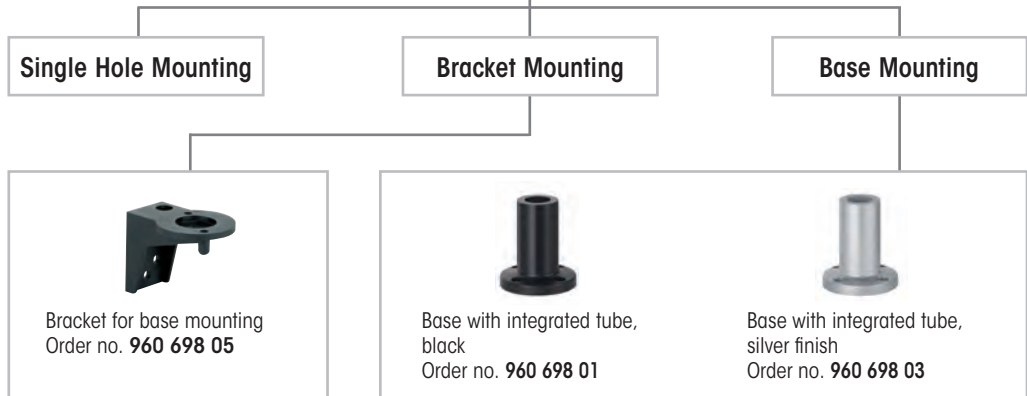

This is how to select your signal tower

► STEP 1

Select the signal tower of your choice with or without buzzer, with the appropriate connection, housing colour, voltage and number of tiers.

Part numbers can be found on pages 74 and 75.

- 2-5 tiers
- With or without buzzer
- M12 plug or cable
- Black or silver finish

► STEP 2

Select up to two extension tubes.

► STEP 3

Select the appropriate fixing accessories for your application, using for example a tube and base or a bracket mount.

► STEP 4

Where appropriate, select the bracket and the contact box.

TIP

The Signal Devices Site on the internet: www.werma.com

On the signal tower pages of www.werma.com use the selection tool „Configurator“ to select the Kompakt 37 signal tower according to your requirements. With the help of intuitive questions and pictures you will be able to make your choice with just a few mouse clicks.